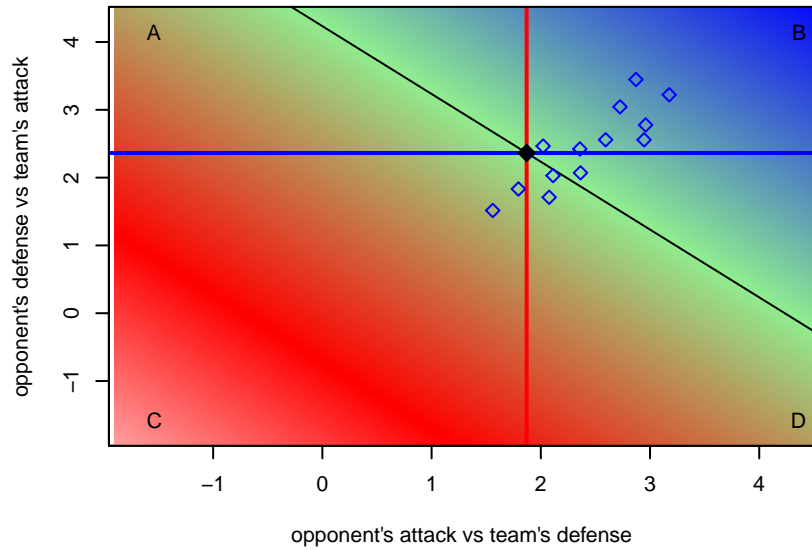

Crossfire Alaska ADP G00

, AK
G00 total strength=1411
attack=10.63 defense=6.49

alt names used:
Ak Adp 00g

Venues played:
2014 FWRL G00

**attack and defense variance (black dot)
relative to other teams
and top 10 in region**

**attack and defense rating
relative to others at age
and all opponents in last 13 months**

**attack and defense rating
relative to others at age
and all opponents in last 13 months**

Performance relative to 13 month average

Performance relative to 13 month average

Distribution of opponents
 Red = Lose zone, Blue = Win zone, Green = Even
 Black line separates win/lose zones

lot. A=Neither has attack advantage, B=Opponent has both attack and defense advantage, C=Opponent has both attack and defense disadvantage, D=Both have