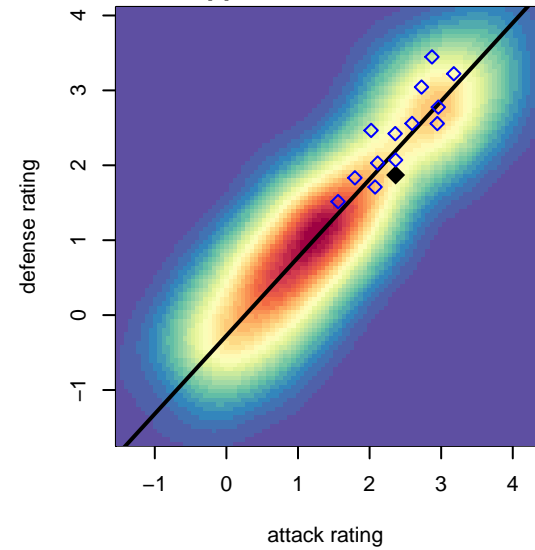

Crossfire Alaska ADP G00

, AK
G00 total strength=1411
attack=10.63 defense=6.49

alt names used:
Ak Adp 00g

Venues played:
2014 FWRL G00

**attack and defense variance (black dot)
relative to other teams
and top 10 in region**

**attack and defense rating
relative to others at age
and all opponents in last 13 months**

**attack and defense rating
relative to others at age
and all opponents in last 13 months**

Performance relative to 13 month average

Performance relative to 13 month average

Distribution of opponents
 Red = Lose zone, Blue = Win zone, Green = Even
 Black line separates win/lose zones

lot. A=Neither has attack advantage, B=Opponent has both attack and defense advantage, C=Opponent has both attack and defense disadvantage, D=Both have