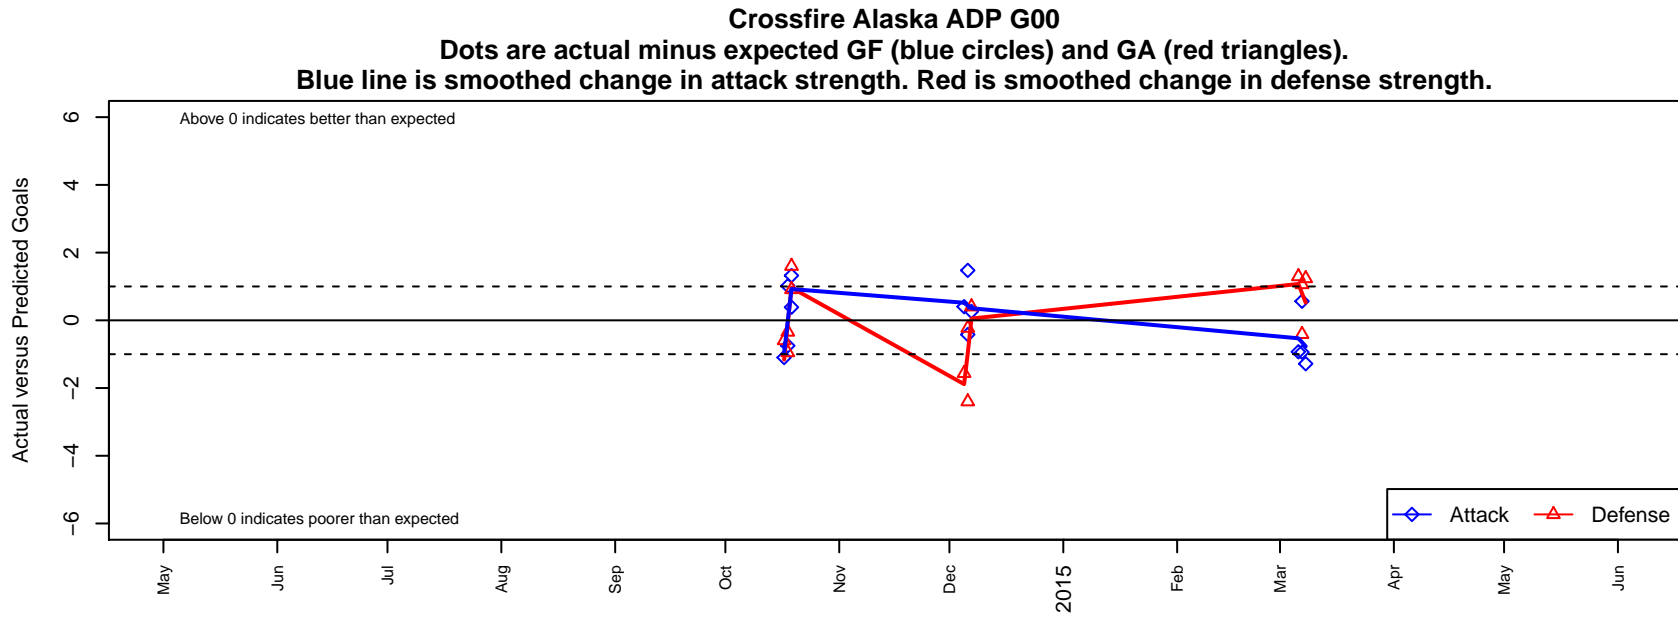

Crossfire Alaska ADP G00

, AK
G00 total strength=1411
attack=10.63 defense=6.49

alt names used:
Ak Adp 00g

Venues played:
2014 FWRL G00

**attack and defense variance (black dot)
relative to other teams
and top 10 in region**

**attack and defense rating
relative to others at age
and all opponents in last 13 months**

**attack and defense rating
relative to others at age
and all opponents in last 13 months**

Performance relative to 13 month average

Performance relative to 13 month average

Distribution of opponents
 Red = Lose zone, Blue = Win zone, Green = Even
 Black line separates win/lose zones

lot. A=Neither has attack advantage, B=Opponent has both attack and defense advantage, C=Opponent has both attack and defense disadvantage, D=Both have