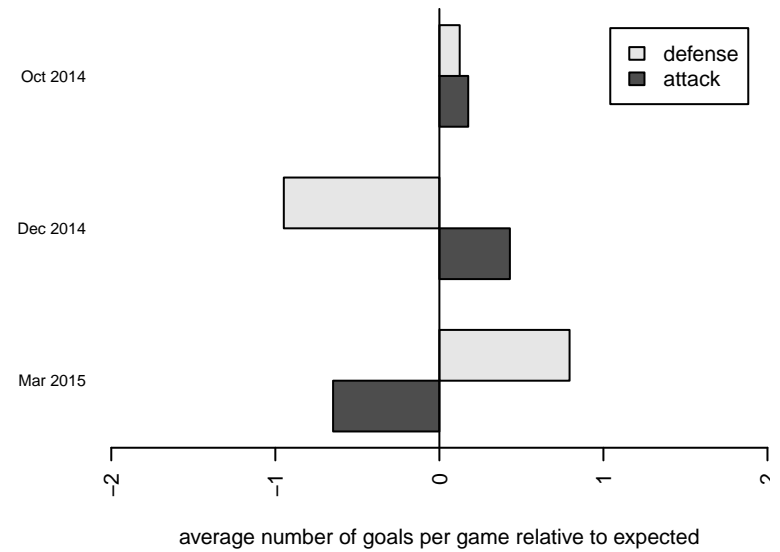

Crossfire Alaska ADP G00

, AK
G00 total strength=1411
attack=10.63 defense=6.49

alt names used:
Ak Adp 00g

Venues played:
2014 FWRL G00

**attack and defense variance (black dot)
relative to other teams
and top 10 in region**

**attack and defense rating
relative to others at age
and all opponents in last 13 months**

**attack and defense rating
relative to others at age
and all opponents in last 13 months**

Performance relative to 13 month average

Performance relative to 13 month average

Distribution of opponents
 Red = Lose zone, Blue = Win zone, Green = Even
 Black line separates win/lose zones

lot. A=Neither has attack advantage, B=Opponent has both attack and defense advantage, C=Opponent has both attack and defense disadvantage, D=Both have