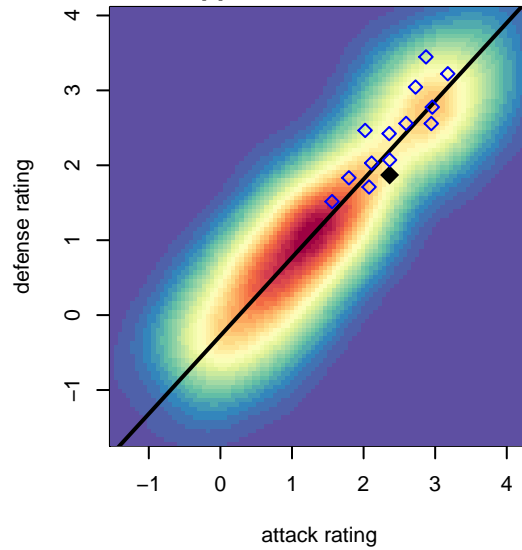

Crossfire Alaska ADP G00

, AK
G00 total strength=1411
attack=10.63 defense=6.49

alt names used:
Ak Adp 00g

Venues played:
2014 FWRL G00

**attack and defense variance (black dot)
relative to other teams
and top 10 in region**

**attack and defense rating
relative to others at age
and all opponents in last 13 months**

**attack and defense rating
relative to others at age
and all opponents in last 13 months**

Performance relative to 13 month average

Performance relative to 13 month average

Distribution of opponents
 Red = Lose zone, Blue = Win zone, Green = Even
 Black line separates win/lose zones

lot. A=Neither has attack advantage, B=Opponent has both attack and defense advantage, C=Opponent has both attack and defense disadvantage, D=Both have